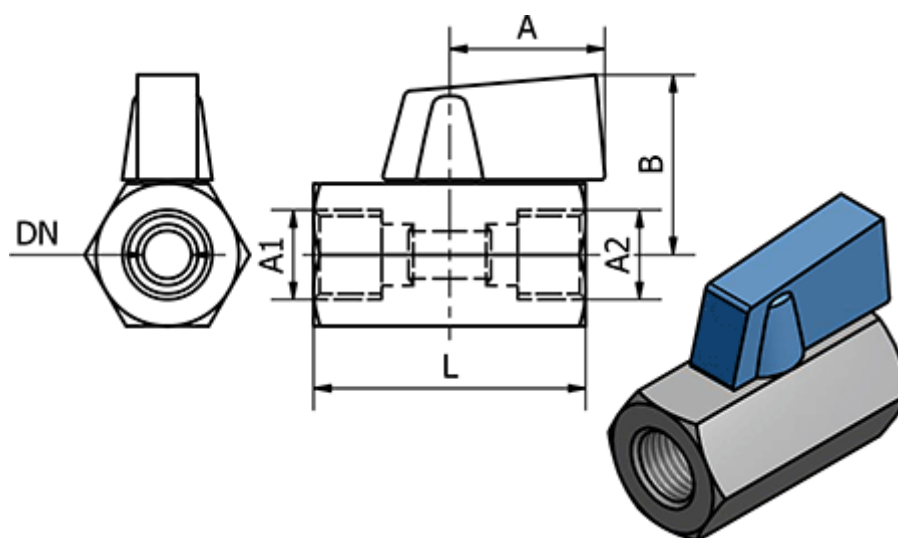

Article number: 58637601ES

Description: Mini Ball Valve 376.01-ES, - G 1/4"
Mini Ball Valve

Measures

A	= 22.8
B	= 26.5
DN	= 7
L	= 40
Thread A1	= G 1/4"
Thread A2	= G 1/4"